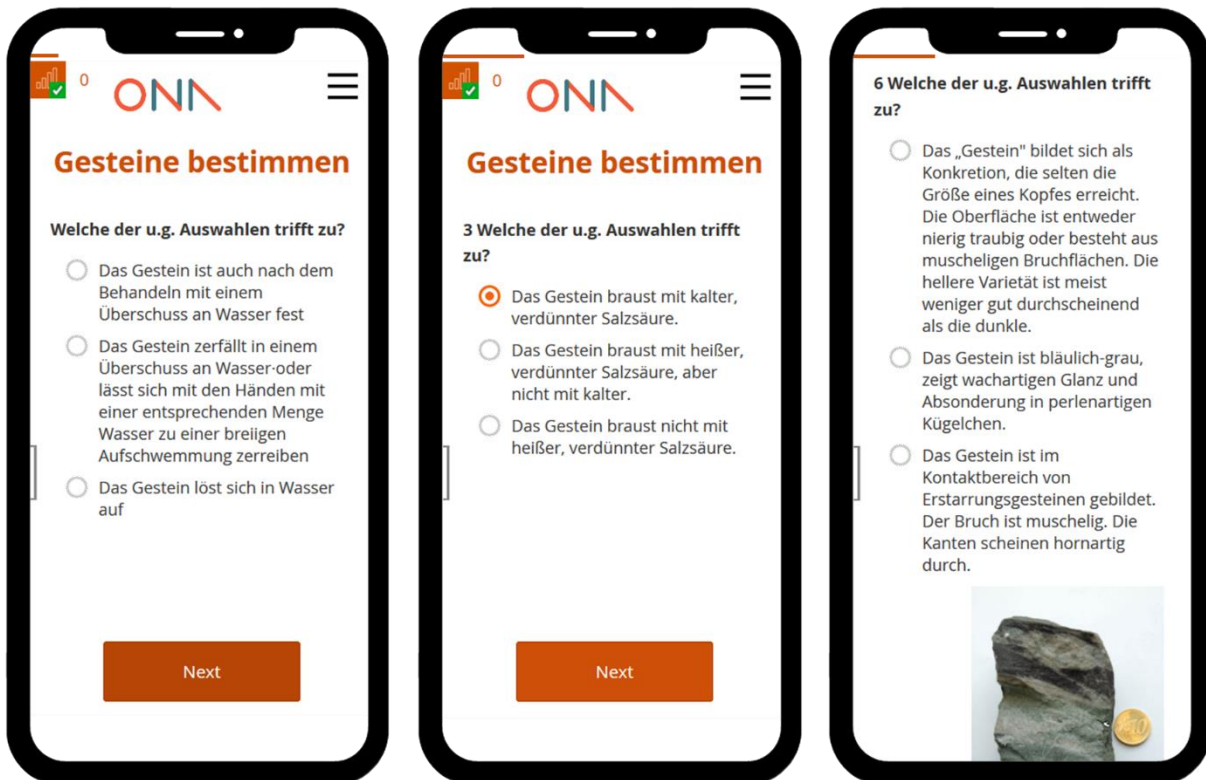

App: Rocks

With this app, you can identify rocks. This app is part of the app collection for the documentation of geographic excursions. The systematic documentation allows you to recognize and analyze interactions and dependencies in the human-environment system in their regional characteristics. The collected data are available for subsequent evaluation. We hope you enjoy exploring the environment.

This app is available at <https://enketo.ona.io/x/#f9br6yCH>

Languages (other language versions will be added in the course of the project):

Smartphone image cut out from <http://www.pngall.com/?p=35820>, license CC 4.0 BY-NC