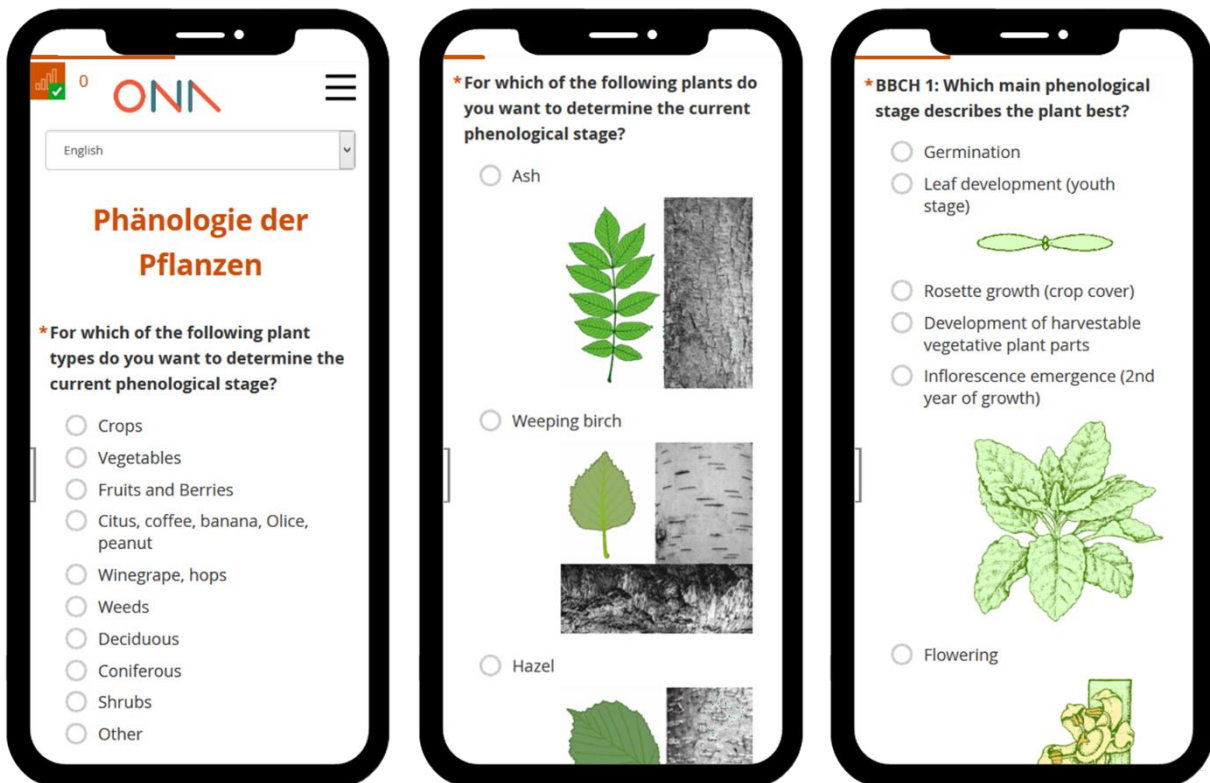

## App: Plant phenology

With this app, you can determine the phenology of different plants using the scientifically recognized BBCH method. Explore your environment and learn about the relationship of climate and plant development.

This app is available at <https://enketo.ona.io/x/#pUx1>

Languages (other language versions will be added in the course of the project):

Smartphone image cut out from <http://www.pngall.com/?p=35820>, license CC 4.0 BY-NC