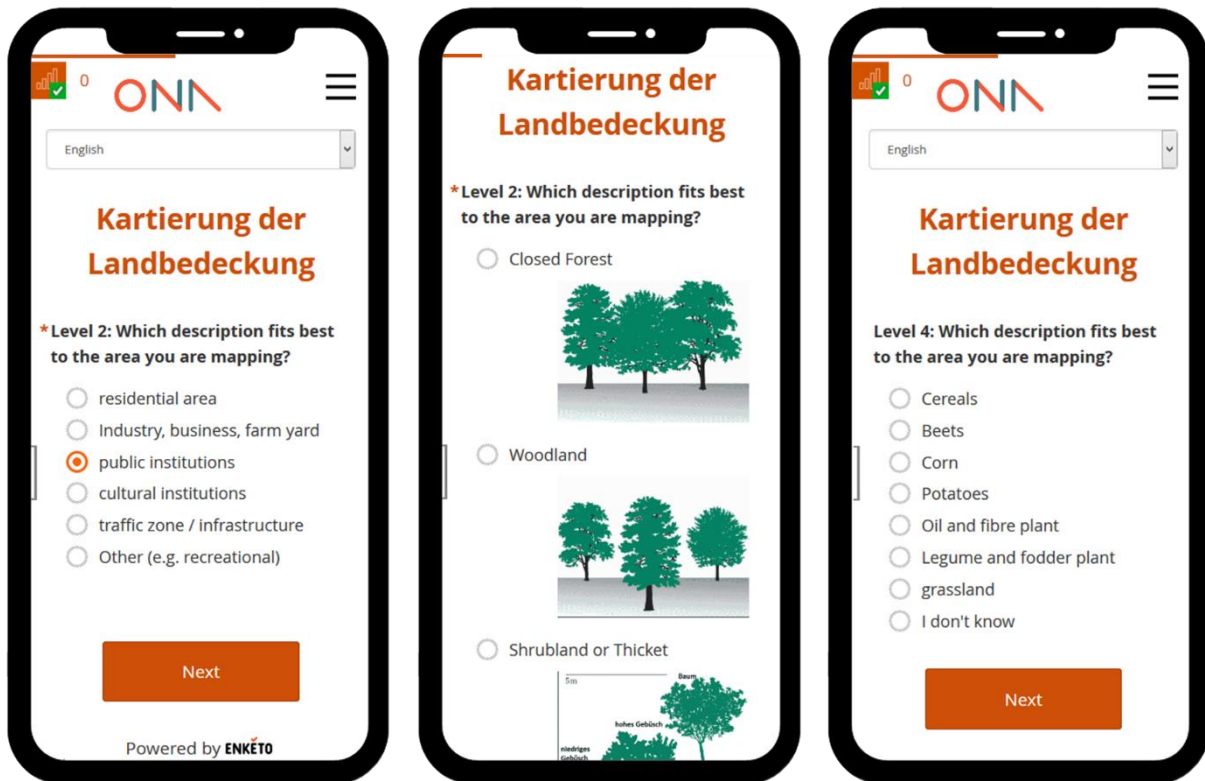

App: Land use /land cover

With this app you can map vegetation types, land use and land cover. Whether used for education, science or just for fun, monitoring land use / land cover and its change is scientifically rather important and also very interesting. You will be surprised how rapidly some landscape change over time. Explore your environment and experience the dynamics of land use change.

This app is available at <https://enketo.ona.io/x/#pUxR>

Languages (other language versions will be added in the course of the project):

Smartphone image cut out from <http://www.pngall.com/?p=35820>, license CC 4.0 BY-NC