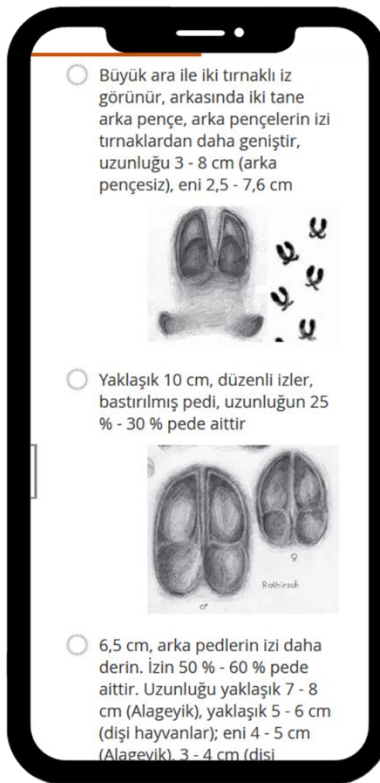

App: Animal tracks

This app helps you to identify animals by means of traces. Several traces in a row form a track. We share our habitat with a variety of other creatures. Even if we do not see many wild animals, we should adjust our behavior so that the animals are not unnecessarily disturbed or we do not destroy their habitat. For this purpose, it is important to know which animals are present here. Animal tracks help to do this. Use this app to discover which animals live here. Learn something about their habits and needs. Help to keep this habitat attractive for humans and animals. Mutual consideration is necessary for this. Have fun getting to know the animal world in your area.

This app is available at <https://enketo.ona.io/x/#pUAH>

Languages (other language versions will be added in the course of the project):

Smartphone image cut out from <http://www.pngall.com/?p=35820>, license CC 4.0 BY-NC