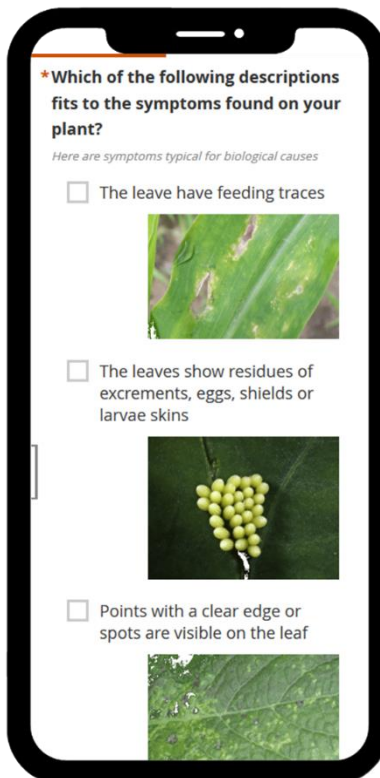

App: Leaf damages

Plants and particularly leaves can indicate environmental pollution. This app helps you to identify symptoms of diseases on deciduous trees. This app considers particularly also symptoms related to ozone damage. However, there are also other stress factors such as drought stress, nutrition stress, insects of diseases, which result in visible damages to the leaves. This app helps to identify leaf damage and provide a first diagnosis. A certain diagnosis typically requires additional independent evidence and measurements. Have fun while exploring and discovering nature.

This app is available at <https://enketo.ona.io/x/#dFA26bHV>

Languages (other language versions will be added in the course of the project):

Smartphone image cut out from <http://www.pngall.com/?p=35820>, license CC 4.0 BY-NC